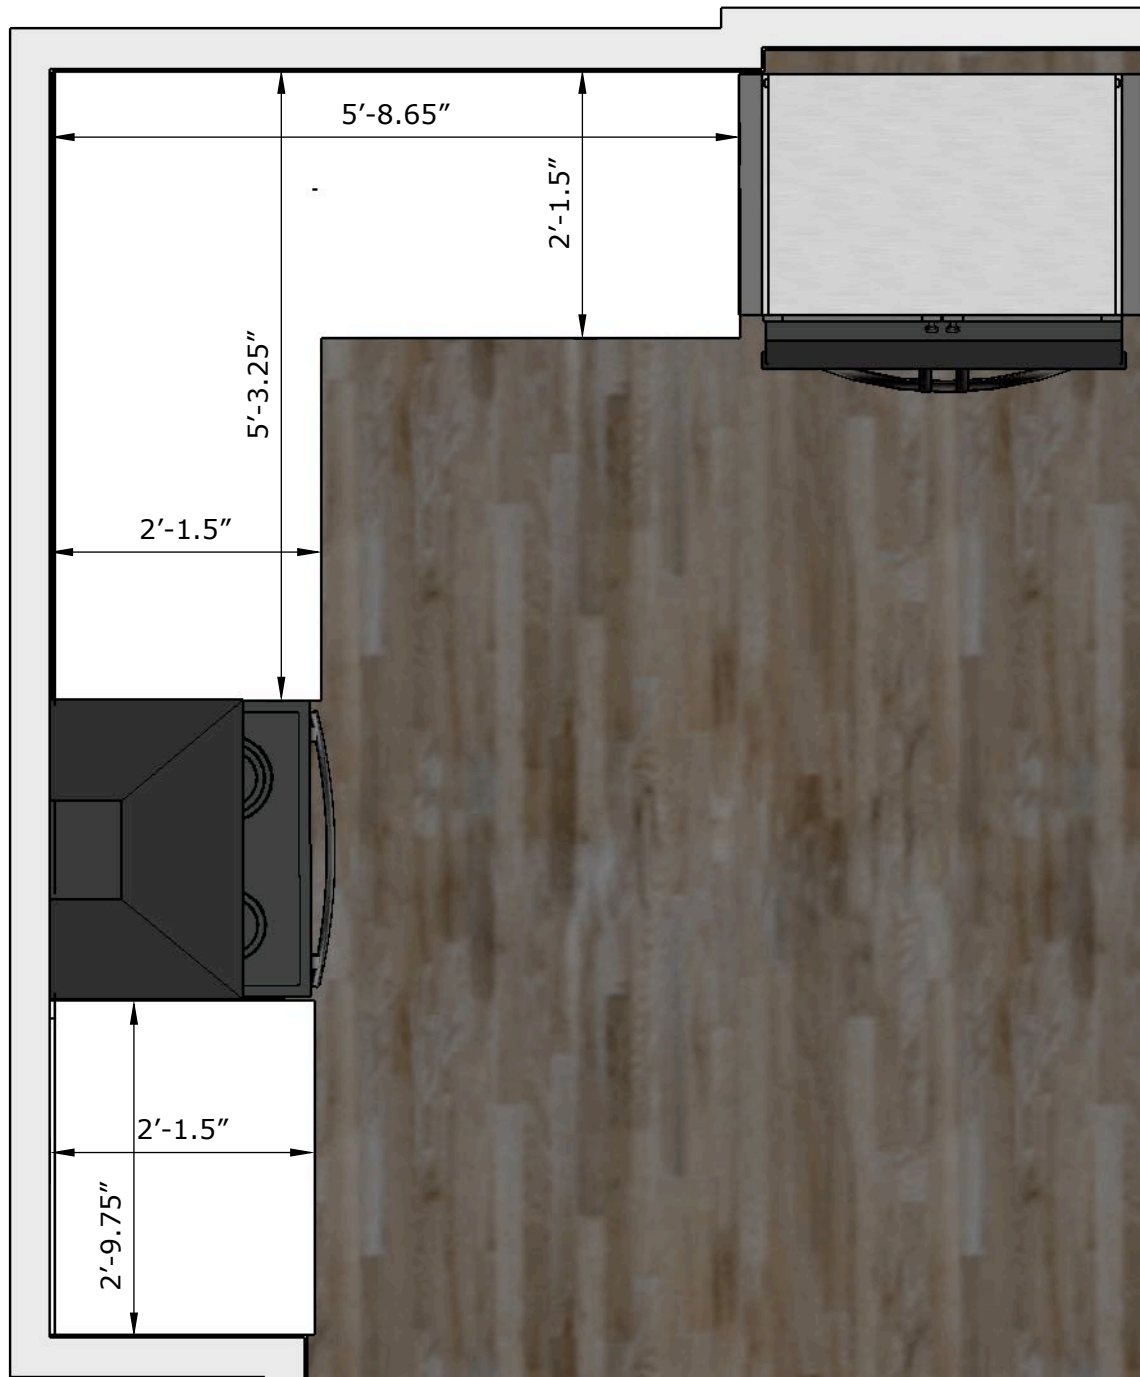

Toe-Kick Length:
67.5"

24"W X 34.5"H Grey Double Door Base Cabinet

18"W X 34.5"H Grey Three Drawer Base

24"W X 34.5"H Grey Double Door Base Cabinet

30" Wine and Beverage Cooler

1.5"W X 34.5"H Filler

1.5"W X 34.5"H Filler

KITCHEN FRONT LAYOUT

4 OF 13

27"W X 42"H
White Angle Corner
Wall Cabinet

15"W X 42"H
White Single Door
Wall Cabinet

27"W X 42"H
White Double Door
Wall Cabinet

36"W X 24"H X 24"D
Grey Refrigerator
Cabinet

Toe-Kick
Length: 46.5"

36"W X 34.5"H
Grey Lazy Susan
Corner Base Cabinet

30"W X 34.5"H
Grey Microwave
Cabinet

36" Refrigerator

2.3"W X 8'-0"H
Refrigerator
Return

2.3"W X 8'-0"H
Refrigerator
Return

1.5"W X 34.5"H Grey Filler

1.5"W X 34.5"H Grey Filler

Wall to Wall
Dimension: 9'-2"

KITCHEN REMODEL
KITCHEN SIDE LAYOUT
5 OF 13

KITCHEN REMODEL

COUNTER DIMS

6 OF 13

KITCHEN REMODEL
MOULDING DIMS
7 OF 13

Trash Nook
- See Page 12

24\"W Dishwasher