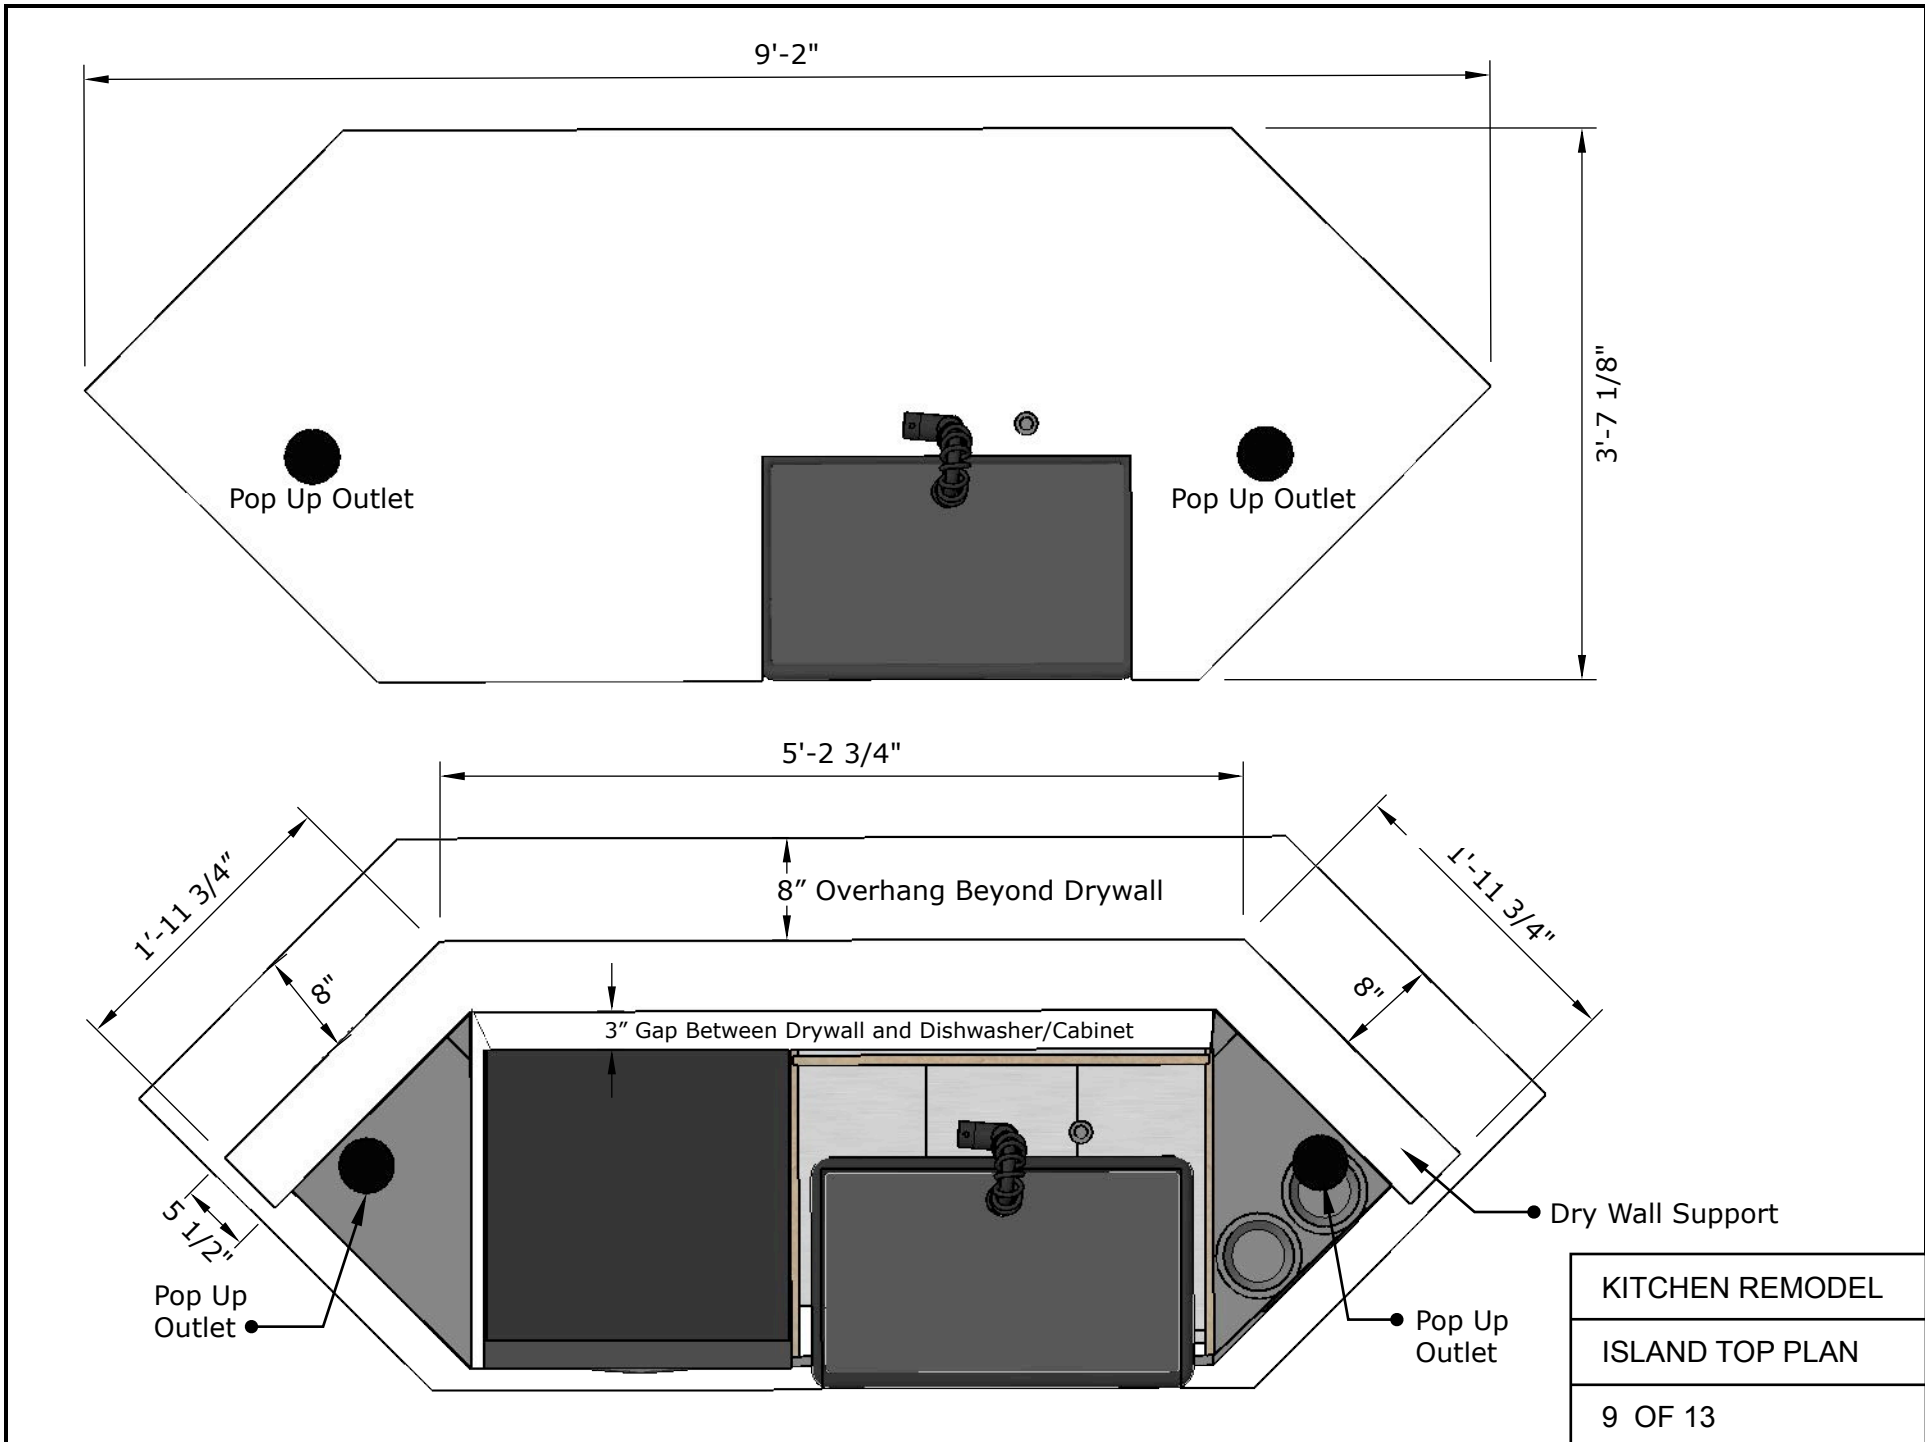

Toe-Kick Length:
67.5"

24"W X 34.5"H Grey Double Door Base Cabinet

18"W X 34.5"H Grey Three Drawer Base

24"W X 34.5"H Grey Double Door Base Cabinet

30" Wine and Beverage Cooler

1.5"W X 34.5"H Filler

1.5"W X 34.5"H Filler

KITCHEN REMODEL

WET BAR LAYOUT

2 OF 13

8'-3"W X 2'-1.5"D
Butcher Block
Countertop

KITCHEN REMODEL

WET BAR ISOMETRIC

3 OF 13

KITCHEN REMODEL

Wall to Wall
Dimension: 9'-2"

KITCHEN REMODEL
KITCHEN SIDE LAYOUT
5 OF 13

KITCHEN REMODEL

COUNTER DIMS

6 OF 13

KITCHEN REMODEL
MOULDING DIMS
7 OF 13

Trash Nook
- See Page 12

24\"W Dishwasher

33\"W X 34.5\"H
Grey Sink Base Cabinet
with 30\"W Farmhouse Sink

Toe-Kick
Length: 35.5\"

Dog Bowl Nook
- See Page 11

KITCHEN REMODEL

ISLAND OVERVIEW

8 OF 13

KITCHEN REMODEL
ISLAND TOP PLAN
9 OF 13

Note:
 Pop Up Outlet is
 Hubbell RCT200BK
 - 15Amp
 - Depth under counter:
 3.52"
 - Requires ∅3.5" Hole