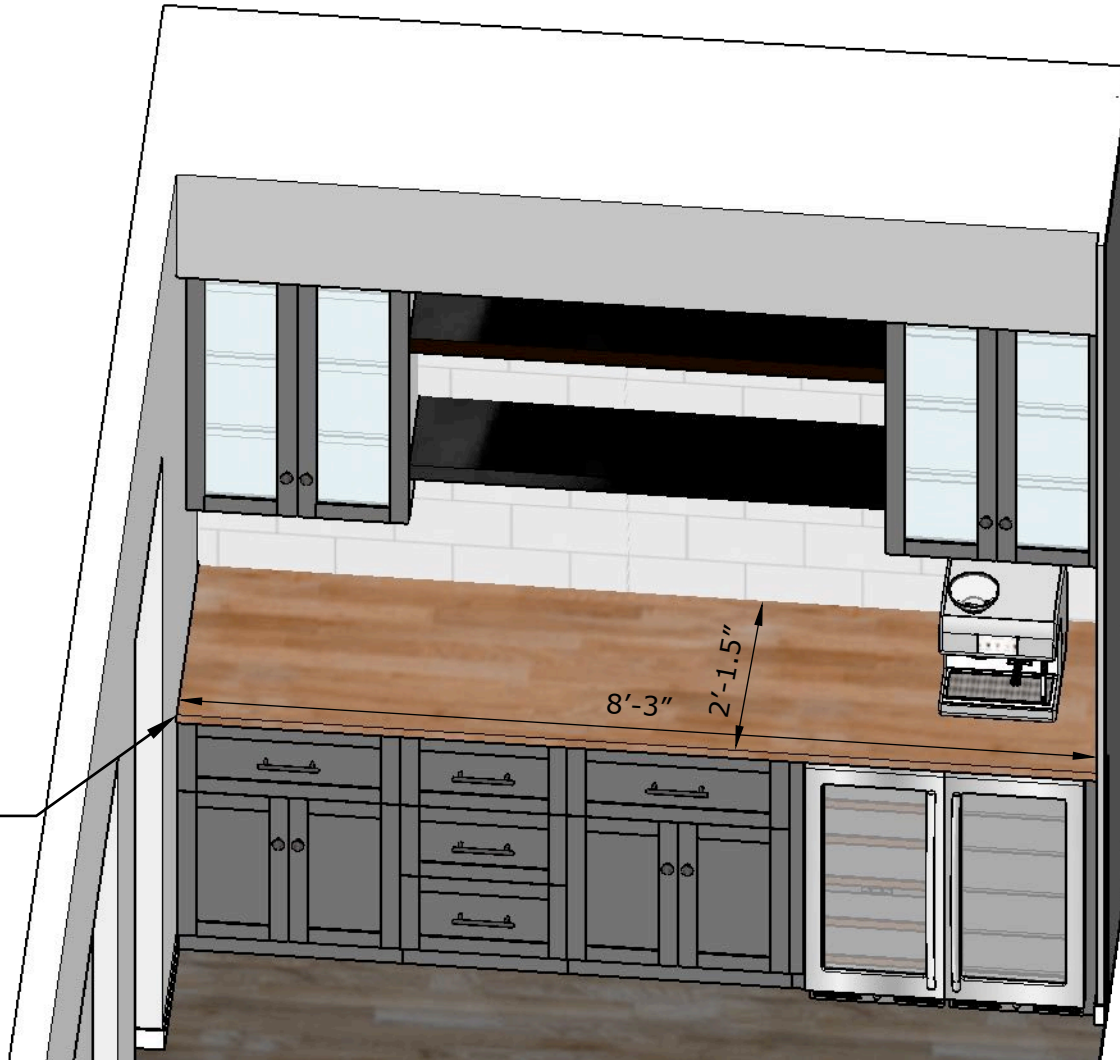

KITCHEN REMODEL
FULL ROOM OVERVIEW
1 OF 13

8'-3"

8'-3"W X 1'-0" H X 1'-10.5" D Soffit

1'-4"

1'-4"

24"W X 42"H Grey Double Glass Door Wall Cabinet

24"W X 42"H Grey Double Glass Door Wall Cabinet

(2) Oil Rubbed Bronze Shelves
51 1/4" W x 12" D x 2" H

Toe-Kick Length:
67.5"

24"W X 34.5"H Grey Double Door Base Cabinet

18"W X 34.5"H Grey Three Drawer Base

24"W X 34.5"H Grey Double Door Base Cabinet

30" Wine and Beverage Cooler

1.5"W X 34.5"H Filler

1.5"W X 34.5"H Filler

KITCHEN REMODEL

WET BAR LAYOUT

2 OF 13

8'-3"W X 2'-1.5"D
Butcher Block
Countertop

KITCHEN REMODEL

WET BAR ISOMETRIC

3 OF 13

KITCHEN REMODEL

KITCHEN FRONT LAYOUT

4 OF 13

27"W X 42"H
White Angle Corner
Wall Cabinet

15"W X 42"H
White Single Door
Wall Cabinet

27"W X 42"H
White Double Door
Wall Cabinet

36"W X 24"H X 24"D
Grey Refrigerator
Cabinet

Toe-Kick
Length: 46.5"