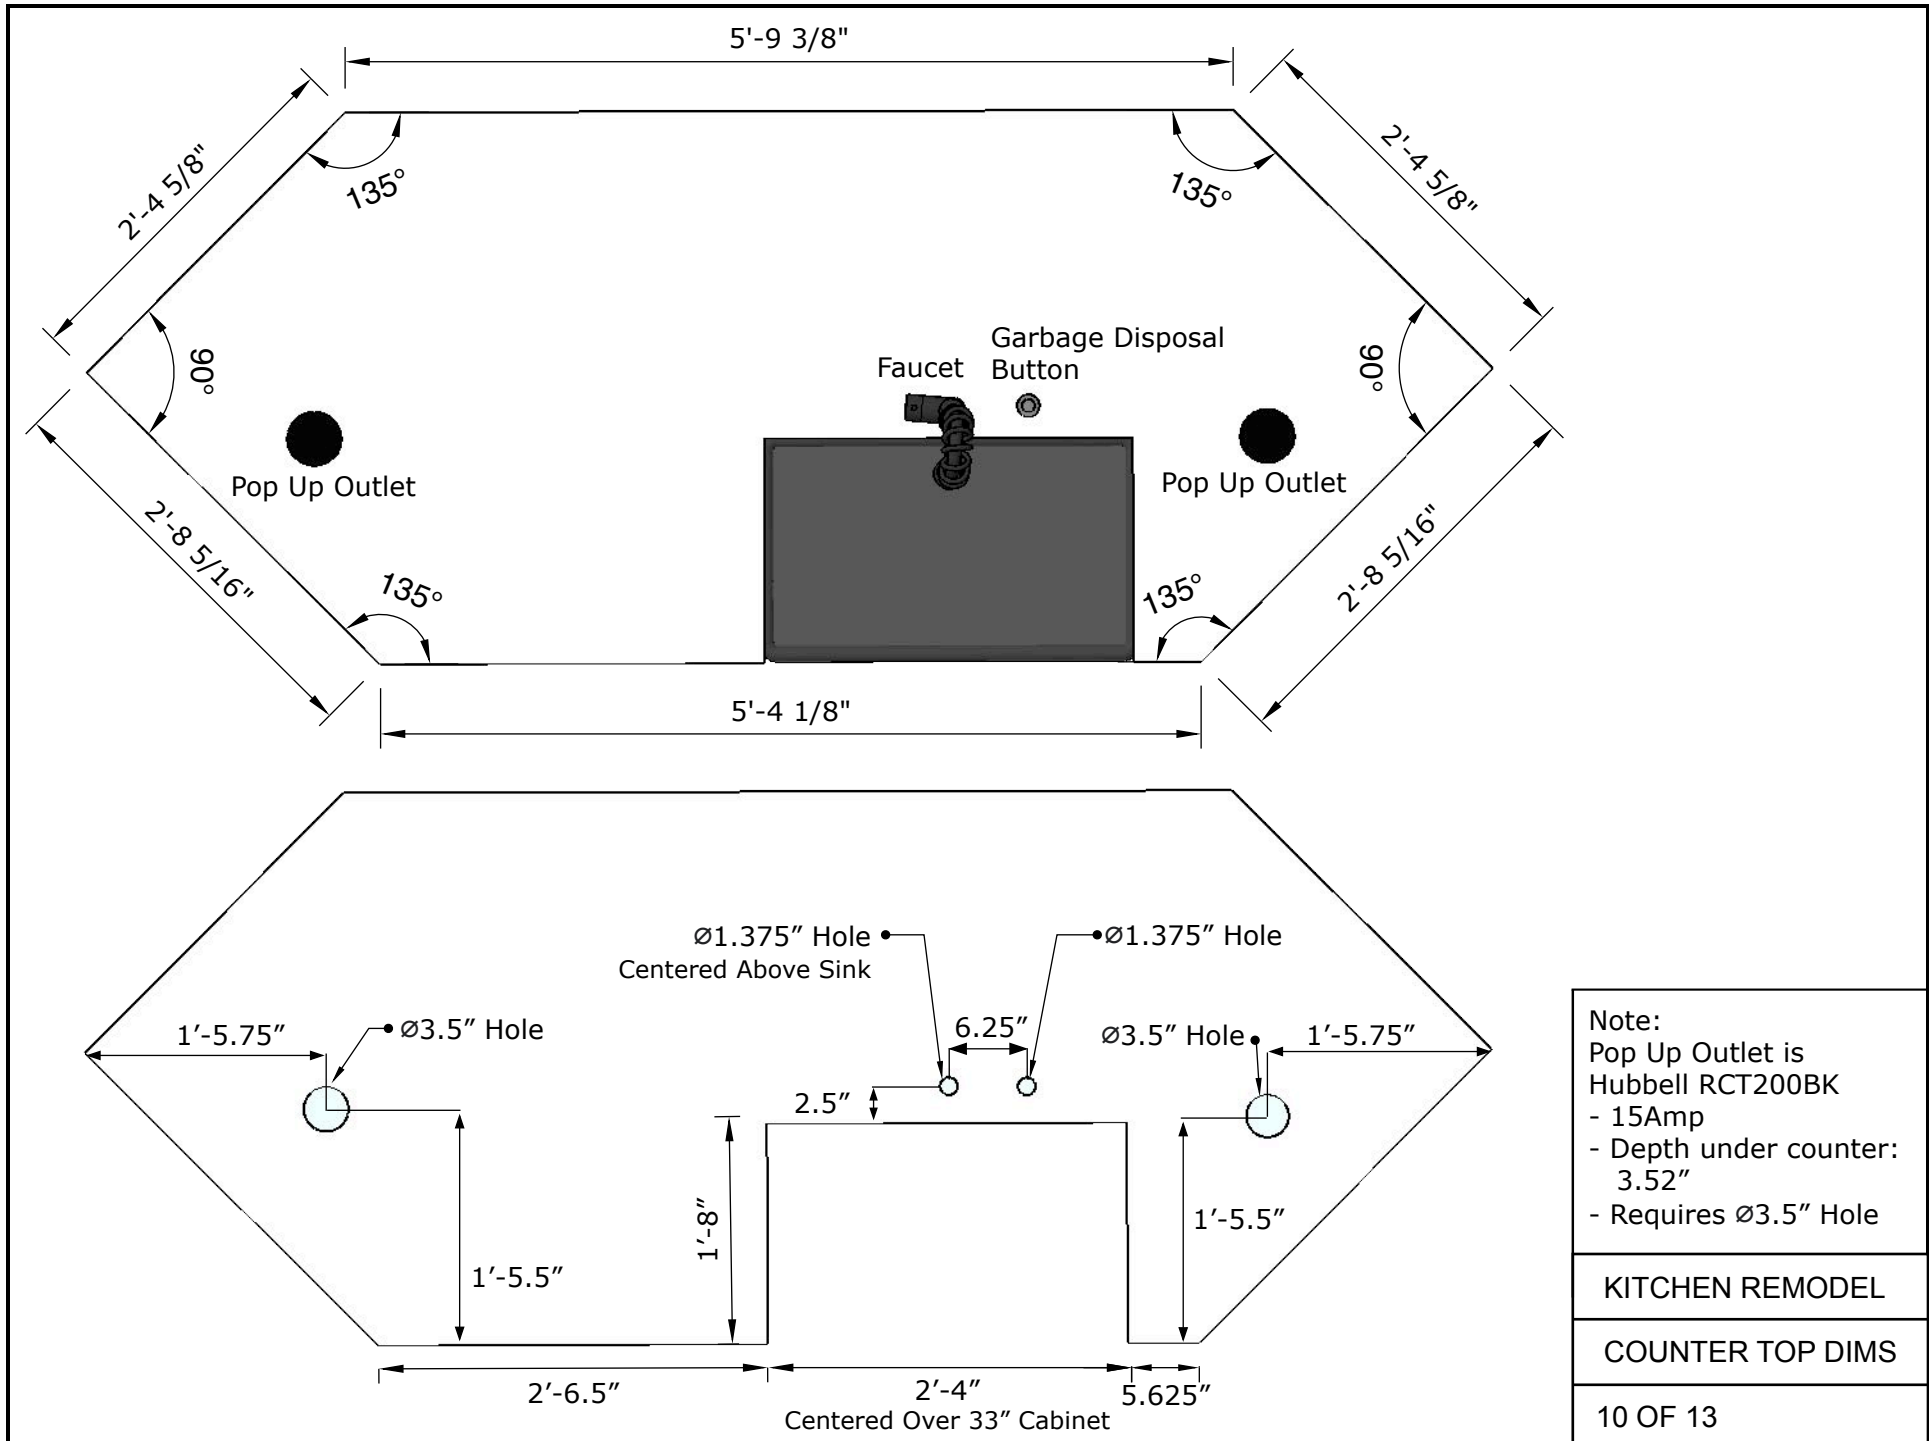

Toe-Kick Length:
67.5"

24"W X 34.5"H Grey Double Door Base Cabinet

18"W X 34.5"H Grey Three Drawer Base

24"W X 34.5"H Grey Double Door Base Cabinet

30" Wine and Beverage Cooler

1.5"W X 34.5"H Filler

1.5"W X 34.5"H Filler

KITCHEN REMODEL

WET BAR LAYOUT

2 OF 13

8'-3"W X 2'-1.5"D
Butcher Block
Countertop

KITCHEN REMODEL

WET BAR ISOMETRIC

3 OF 13

KITCHEN REMODEL

Wall to Wall
Dimension: 9'-2"

KITCHEN REMODEL
KITCHEN SIDE LAYOUT
5 OF 13

KITCHEN REMODEL

COUNTER DIMS

6 OF 13

KITCHEN REMODEL
MOULDING DIMS
7 OF 13

Trash Nook
- See Page 12

24\"W Dishwasher

33\"W X 34.5\"H
Grey Sink Base Cabinet
with 30\"W Farmhouse Sink

Toe-Kick
Length: 35.5\"

Dog Bowl Nook
- See Page 11

KITCHEN REMODEL

ISLAND OVERVIEW

8 OF 13

KITCHEN REMODEL
ISLAND TOP PLAN
9 OF 13

Note:
 Pop Up Outlet is
 Hubbell RCT200BK
 - 15Amp
 - Depth under counter:
 3.52"
 - Requires ∅3.5" Hole