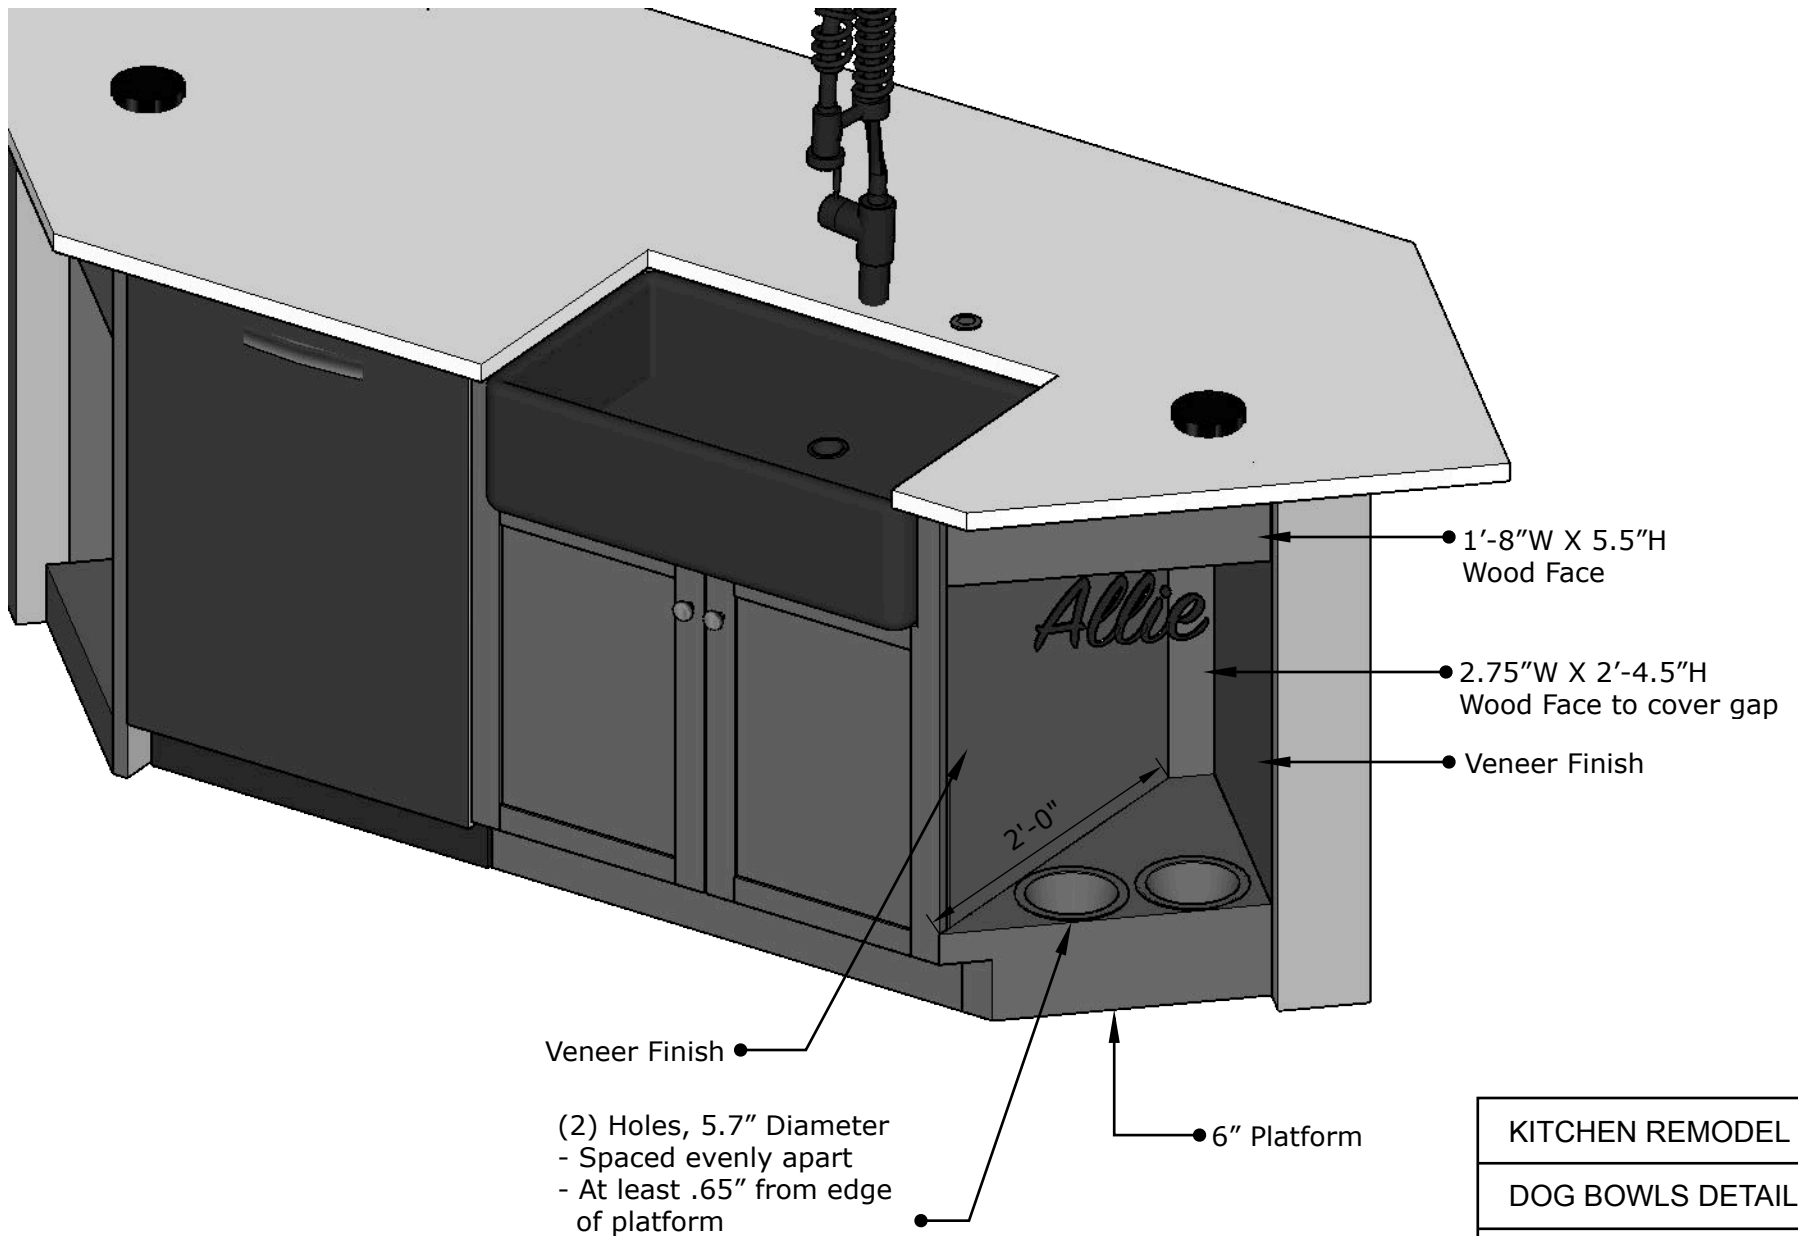

Wall to Wall
Dimension: 9'-2"

KITCHEN REMODEL
KITCHEN SIDE LAYOUT
5 OF 13

KITCHEN REMODEL

COUNTER DIMS

6 OF 13

KITCHEN REMODEL
MOULDING DIMS
7 OF 13

Trash Nook
- See Page 12

24\"W Dishwasher

33\"W X 34.5\"H
Grey Sink Base Cabinet
with 30\"W Farmhouse Sink

Toe-Kick
Length: 35.5\"

Dog Bowl Nook
- See Page 11

KITCHEN REMODEL

ISLAND OVERVIEW

8 OF 13

KITCHEN REMODEL
ISLAND TOP PLAN
9 OF 13

Note:
 Pop Up Outlet is
 Hubbell RCT200BK
 - 15Amp
 - Depth under counter:
 3.52"
 - Requires ∅3.5" Hole

KITCHEN REMODEL
 COUNTER TOP DIMS

KITCHEN REMODEL
DOG BOWLS DETAIL
11 OF 13

OWNER FURNISHED	CONTRACTOR FURNISHED
30" Black Stainless Farmhouse Sink	All Cabinetry, Fillers, Panels, Moulding, etc.
Oil Rubbed Bronze Kitchen Faucet	Glass Doors Where Applicable
Oil Rubbed Bronze Garbage Disposal Button	Owner Selected 2cm White Quartz Kitchen Countertop
(2) Black Pop Up Electrical Outlet	Custom Fabrication for Trash and Dog Bowl Nooks
(2) Stainless Dog Bowls	All Applicable Construction Materials
Previously Installed Dishwasher	
Kitchen Sink Plumbing	
Electrical Work for Pop Up Outlets	
30" Wine Refrigerator	
Butcher Block Countertop	
(2) Copper Metal Shelves	
All Cabinet Hardware	