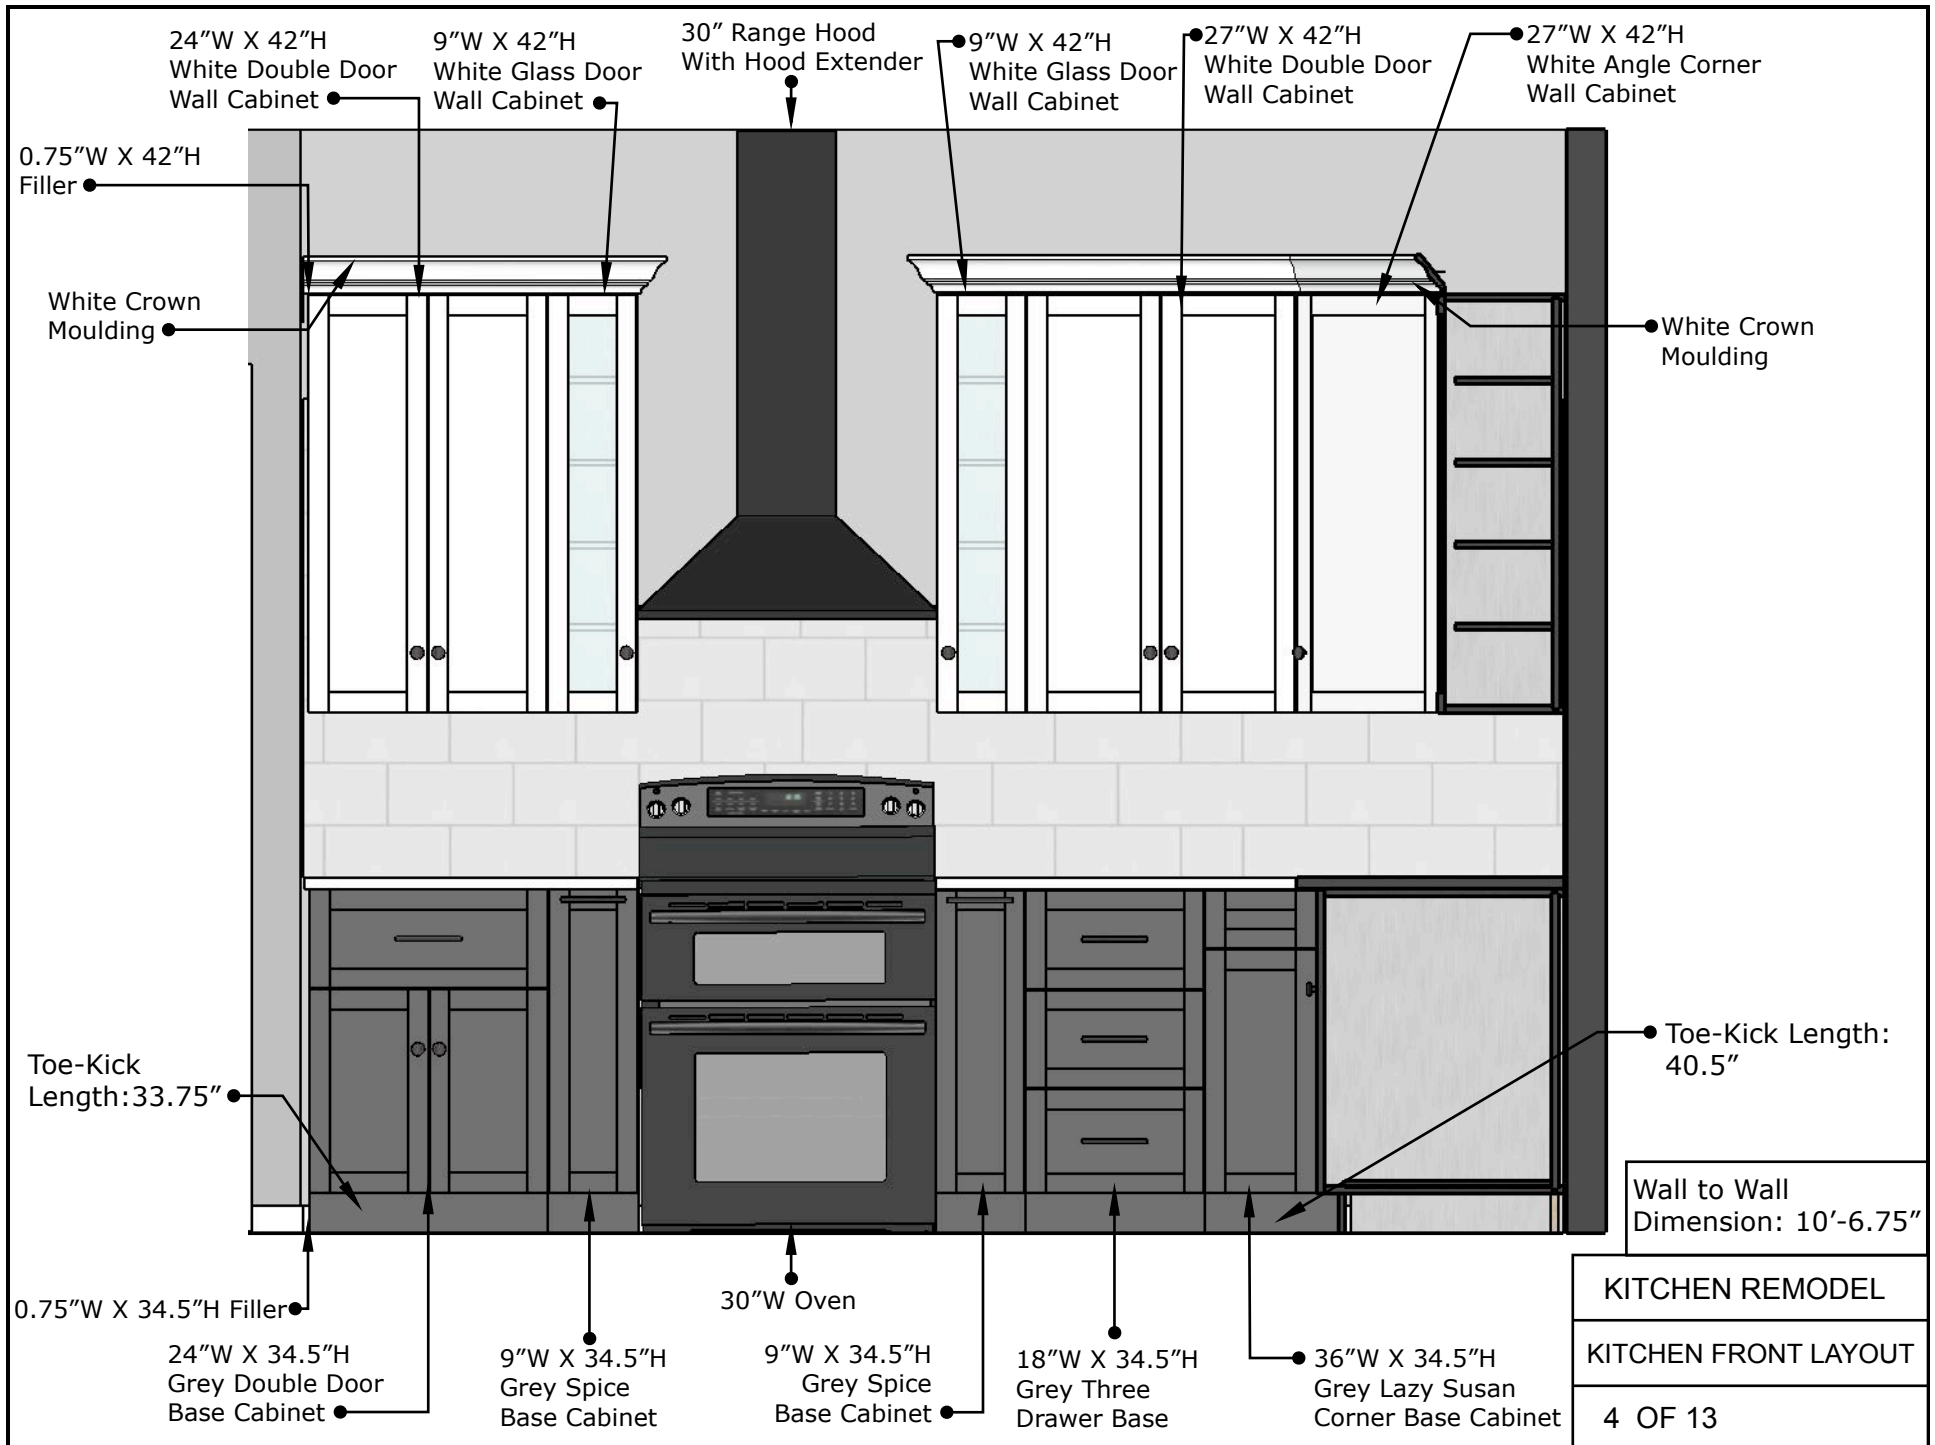

Toe-Kick Length:
67.5"

24"W X 34.5"H Grey Double Door Base Cabinet

18"W X 34.5"H Grey Three Drawer Base

24"W X 34.5"H Grey Double Door Base Cabinet

30" Wine and Beverage Cooler

1.5"W X 34.5"H Filler

1.5"W X 34.5"H Filler

KITCHEN REMODEL

WET BAR LAYOUT

2 OF 13

8'-3"W X 2'-1.5"D
Butcher Block
Countertop

KITCHEN REMODEL

WET BAR ISOMETRIC

3 OF 13

KITCHEN REMODEL

KITCHEN FRONT LAYOUT

4 OF 13

27"W X 42"H
White Angle Corner
Wall Cabinet

15"W X 42"H
White Single Door
Wall Cabinet

27"W X 42"H
White Double Door
Wall Cabinet

36"W X 24"H X 24"D
Grey Refrigerator
Cabinet

Toe-Kick
Length: 46.5"

33\"W X 34.5\"H
Grey Sink Base Cabinet
with 30\"W Farmhouse Sink

Toe-Kick
Length: 35.5\"

Dog Bowl Nook
- See Page 11

KITCHEN REMODEL

ISLAND OVERVIEW

8 OF 13

KITCHEN REMODEL
ISLAND TOP PLAN
9 OF 13

Note:
 Pop Up Outlet is
 Hubbell RCT200BK
 - 15Amp
 - Depth under counter:
 3.52"
 - Requires ∅3.5" Hole