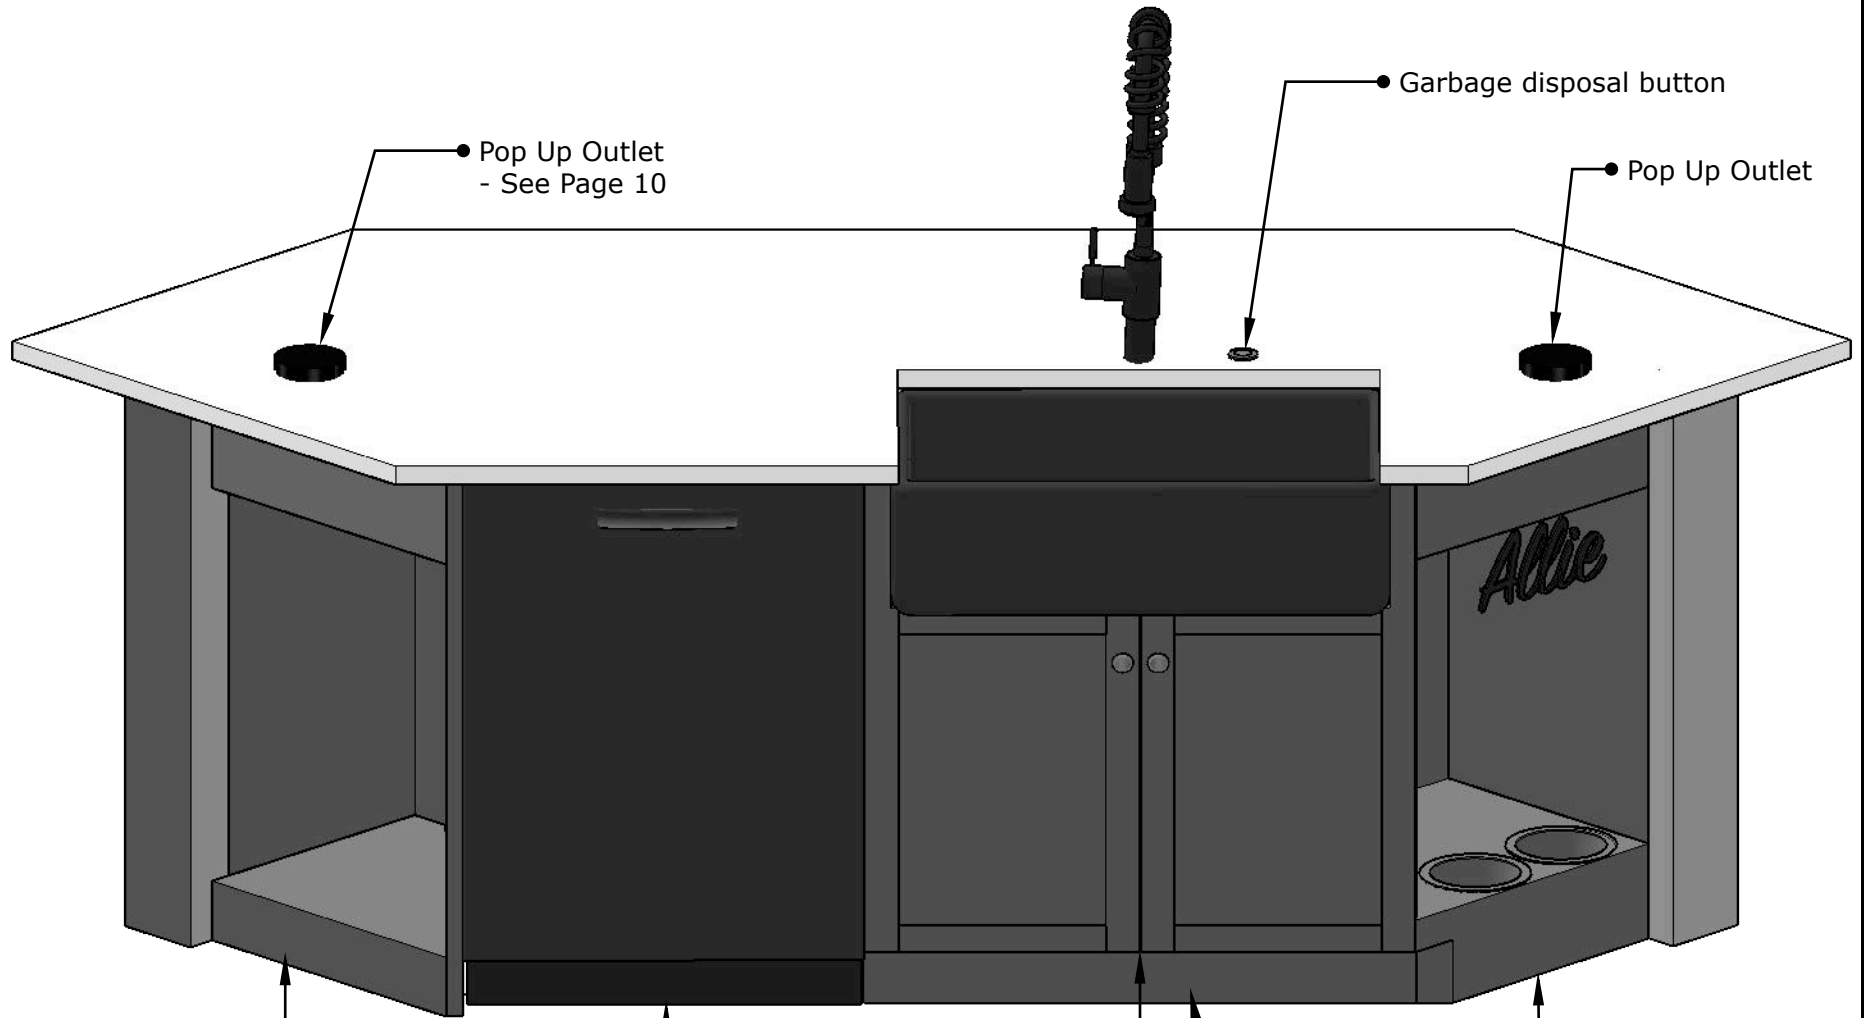

Wall to Wall
Dimension: 9'-2"

KITCHEN REMODEL
KITCHEN SIDE LAYOUT
5 OF 13

KITCHEN REMODEL

COUNTER DIMS

6 OF 13

KITCHEN REMODEL
MOULDING DIMS
7 OF 13

Trash Nook
- See Page 12

24\"W Dishwasher

33\"W X 34.5\"H
Grey Sink Base Cabinet
with 30\"W Farmhouse Sink

Toe-Kick
Length: 35.5\"

Dog Bowl Nook
- See Page 11

KITCHEN REMODEL

ISLAND OVERVIEW

8 OF 13

KITCHEN REMODEL
ISLAND TOP PLAN
9 OF 13

Note:
 Pop Up Outlet is
 Hubbell RCT200BK
 - 15Amp
 - Depth under counter:
 3.52"
 - Requires ∅3.5" Hole

KITCHEN REMODEL
 COUNTER TOP DIMS

KITCHEN REMODEL
DOG BOWLS DETAIL
11 OF 13

OWNER FURNISHED	CONTRACTOR FURNISHED
30" Black Stainless Farmhouse Sink	All Cabinetry, Fillers, Panels, Moulding, etc.
Oil Rubbed Bronze Kitchen Faucet	Glass Doors Where Applicable
Oil Rubbed Bronze Garbage Disposal Button	Owner Selected 2cm White Quartz Kitchen Countertop
(2) Black Pop Up Electrical Outlet	Custom Fabrication for Trash and Dog Bowl Nooks
(2) Stainless Dog Bowls	All Applicable Construction Materials
Previously Installed Dishwasher	
Kitchen Sink Plumbing	
Electrical Work for Pop Up Outlets	
30" Wine Refrigerator	
Butcher Block Countertop	
(2) Copper Metal Shelves	
All Cabinet Hardware	