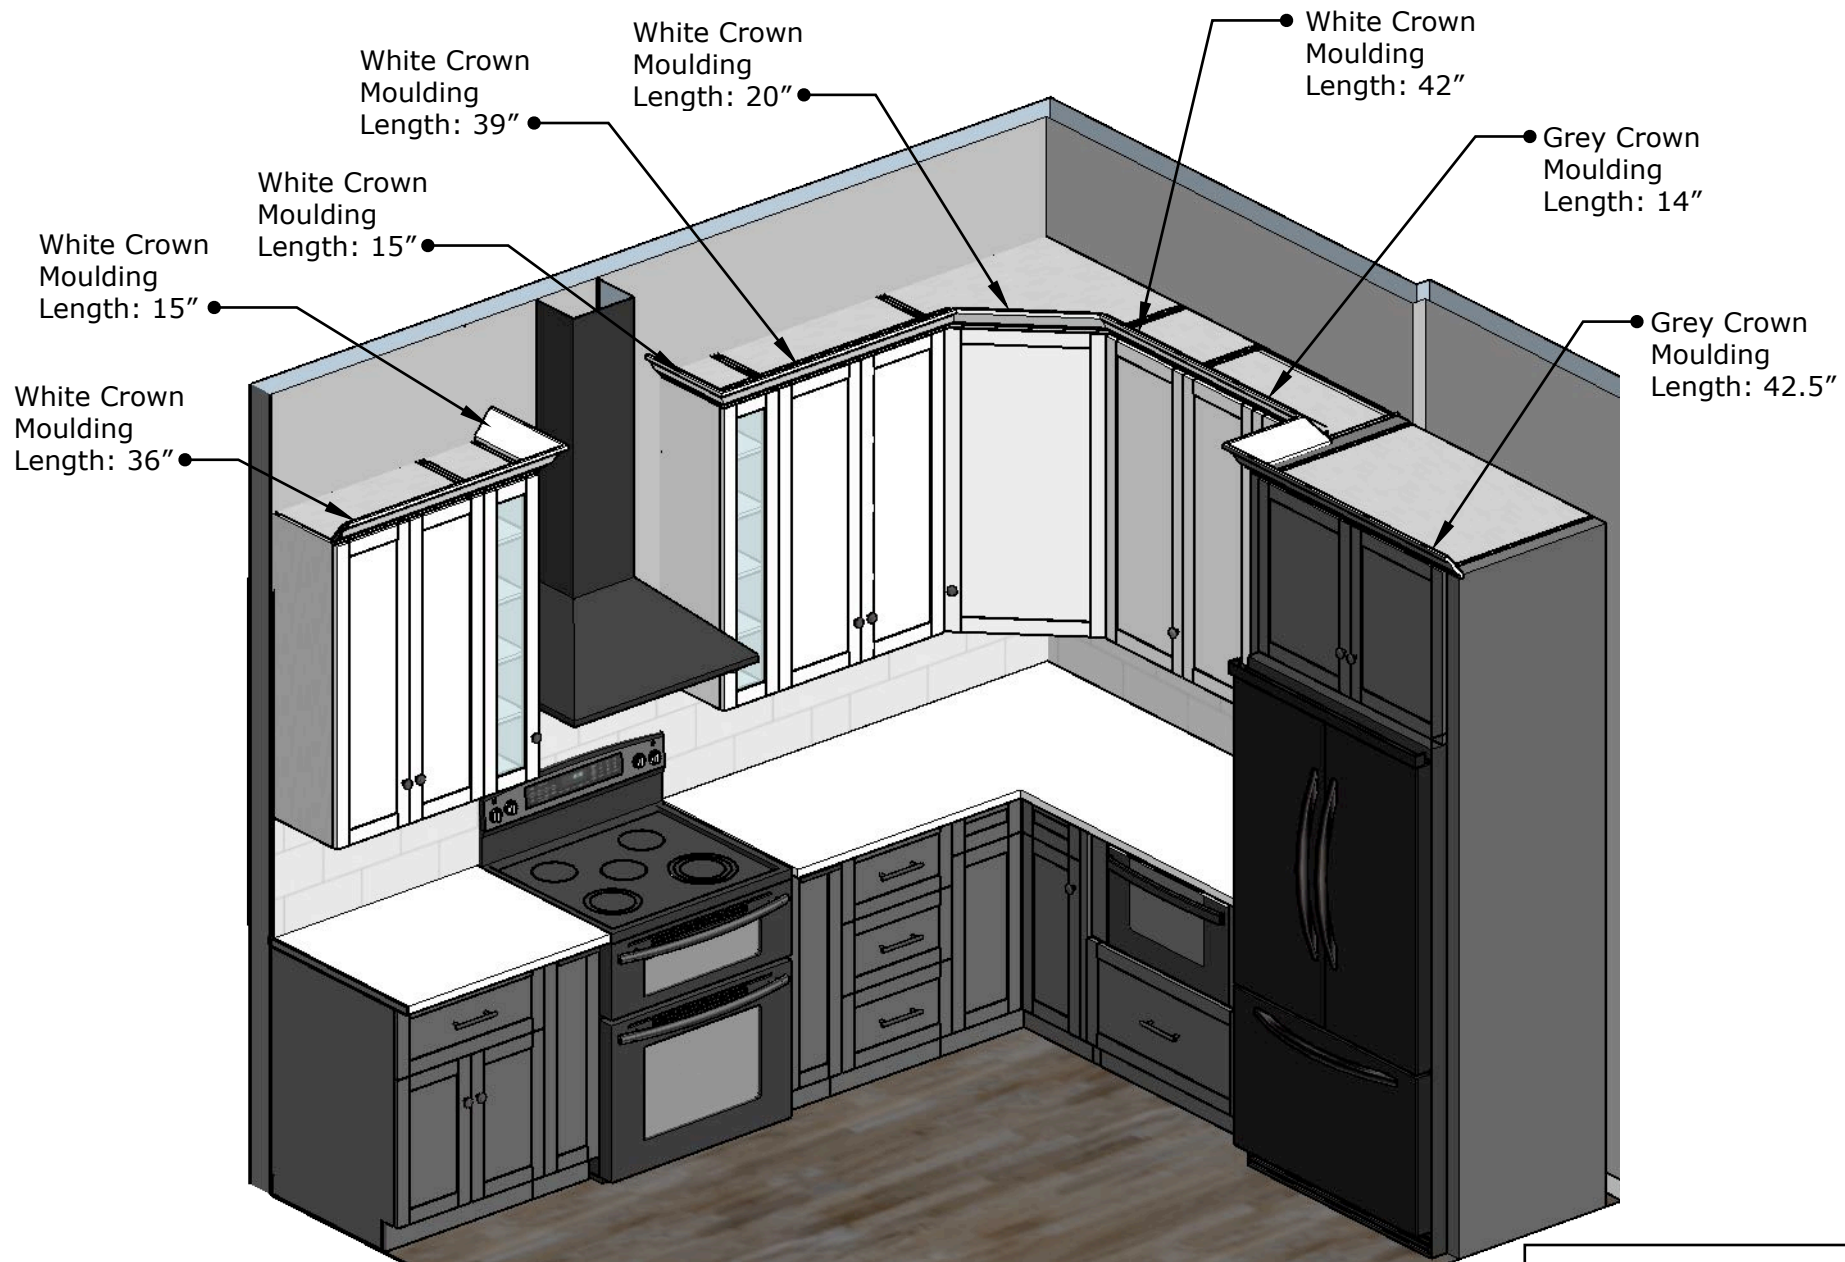

Toe-Kick Length:
67.5"

24"W X 34.5"H Grey Double Door Base Cabinet

18"W X 34.5"H Grey Three Drawer Base

24"W X 34.5"H Grey Double Door Base Cabinet

30" Wine and Beverage Cooler

1.5"W X 34.5"H Filler

1.5"W X 34.5"H Filler

KITCHEN REMODEL

WET BAR LAYOUT

2 OF 13

8'-3"W X 2'-1.5"D
Butcher Block
Countertop

KITCHEN REMODEL

WET BAR ISOMETRIC

3 OF 13

KITCHEN REMODEL

Wall to Wall
Dimension: 9'-2"

KITCHEN REMODEL
KITCHEN SIDE LAYOUT
5 OF 13

KITCHEN REMODEL

COUNTER DIMS

6 OF 13

KITCHEN REMODEL
MOULDING DIMS
7 OF 13

Trash Nook
- See Page 12

24\"W Dishwasher

33\"W X 34.5\"H
Grey Sink Base Cabinet
with 30\"W Farmhouse Sink

Toe-Kick
Length: 35.5\"

Dog Bowl Nook
- See Page 11

KITCHEN REMODEL

ISLAND OVERVIEW

8 OF 13

KITCHEN REMODEL
ISLAND TOP PLAN
9 OF 13

Note:
 Pop Up Outlet is
 Hubbell RCT200BK
 - 15Amp
 - Depth under counter:
 3.52"
 - Requires ∅3.5" Hole